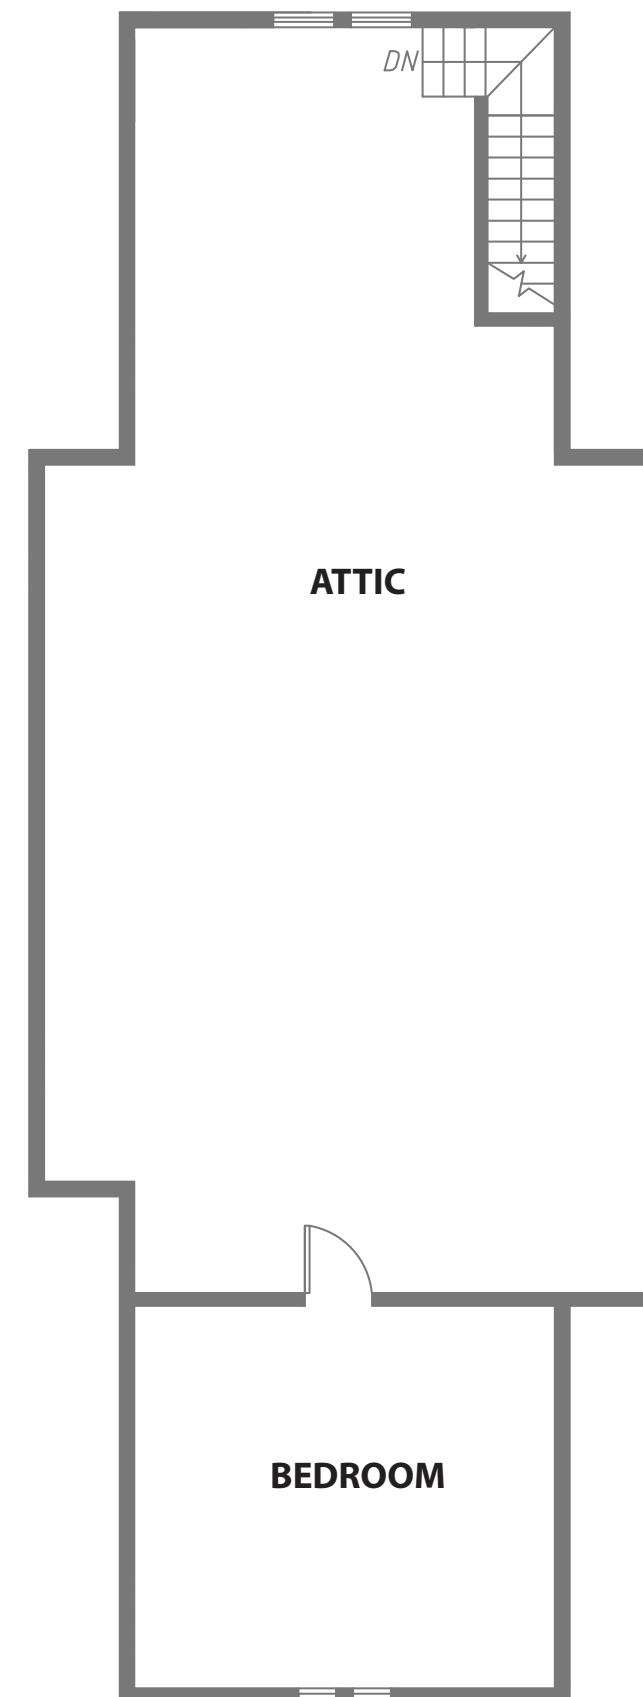

# COMPASS

1906 Greenwich Street  
San Francisco, CA

4 Bed | 2 Bath | ~3786 SF

### LIVING SPACE

<b>Square Footage:</b>	<b>3,786 Sq. Ft.*</b>
* Lower Level	970
* Main Level	1,376
* Upper Level	1,440

### NON-LIVING SPACE

<b>Square Footage:</b>	<b>507 Sq. Ft.*</b>
* Garage	364
* Deck	143

### APPROXIMATE TOTAL LIVING & NON-LIVING SPACE

<b>Square Footage:</b>	<b>4,293 Sq. Ft.*</b>
------------------------	-----------------------

**LOWER LEVEL**

**MAIN LEVEL**

**ATTIC LEVEL**