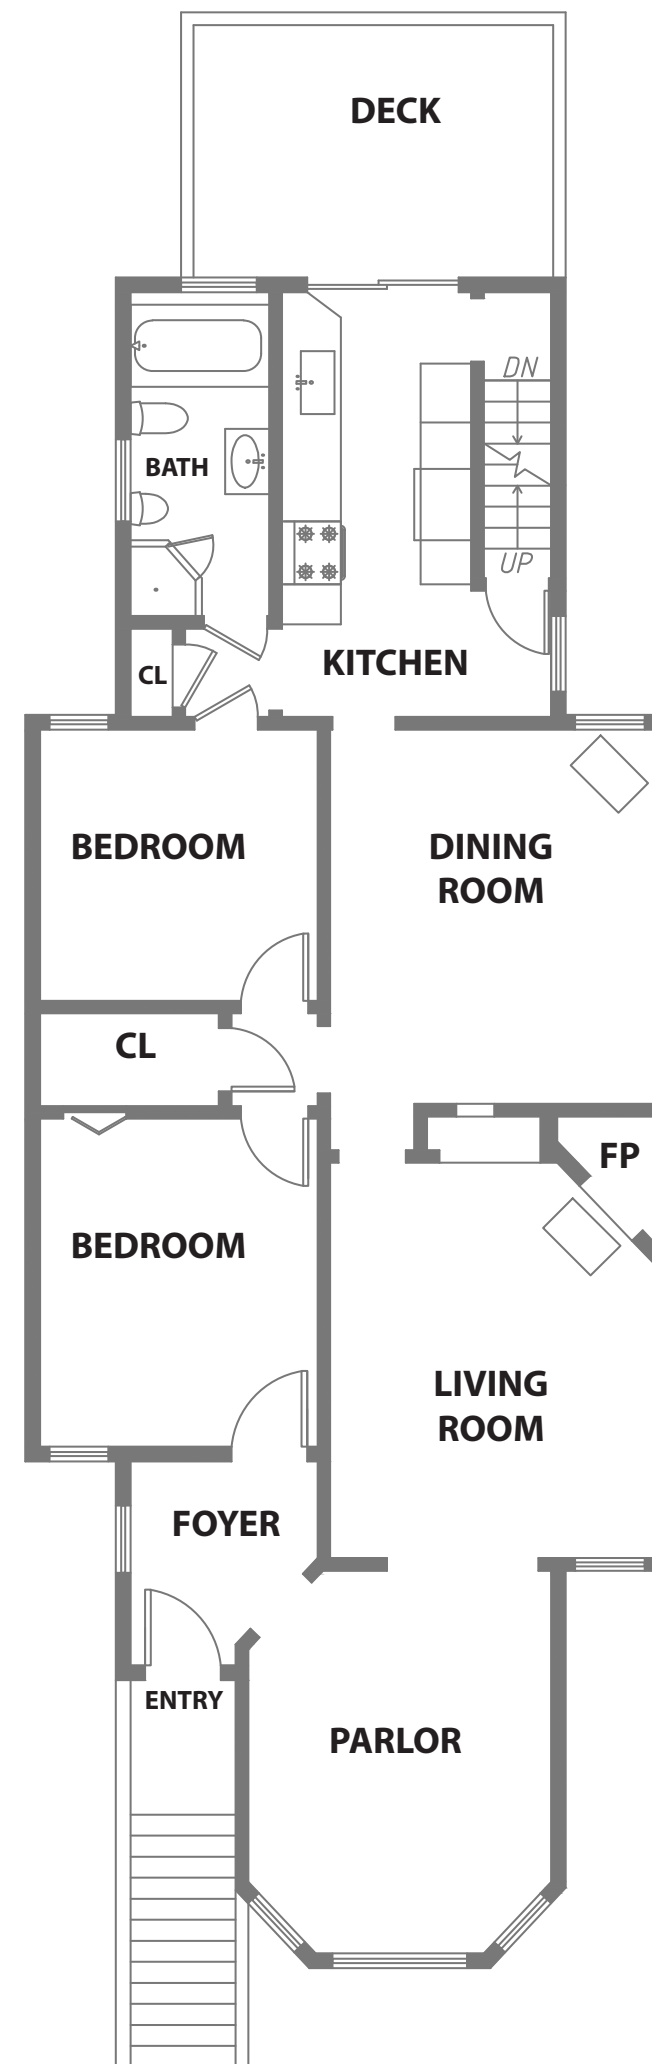

# COMPASS

1906 Greenwich Street  
San Francisco, CA

4 Bed | 2 Bath | ~3786 SF

### LIVING SPACE

<b>Square Footage:</b>	<b>3,786 Sq. Ft.*</b>
* Lower Level	970
* Main Level	1,376
* Upper Level	1,440

### NON-LIVING SPACE

<b>Square Footage:</b>	<b>507 Sq. Ft.*</b>
* Garage	364
* Deck	143

### APPROXIMATE TOTAL LIVING & NON-LIVING SPACE

<b>Square Footage:</b>	<b>4,293 Sq. Ft.*</b>
------------------------	-----------------------

**LOWER LEVEL**

**MAIN LEVEL**

**ATTIC LEVEL**