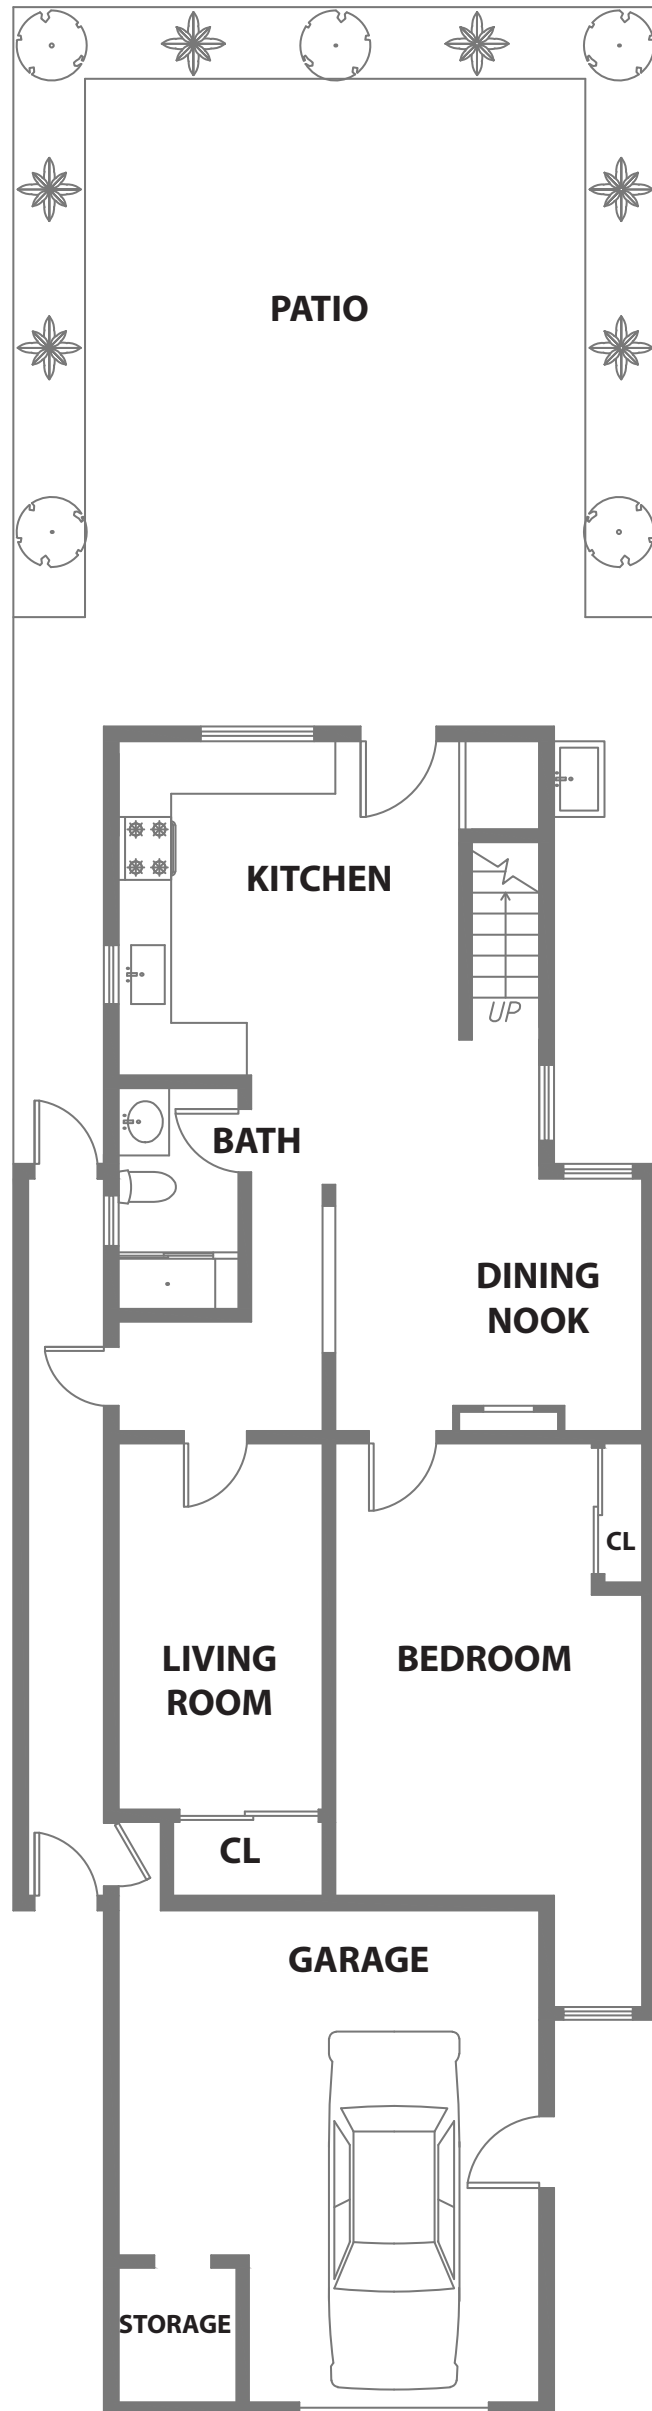

COMPASS

1906 Greenwich Street
San Francisco, CA

4 Bed | 2 Bath | ~3786 SF

PROPERTY SQF INFORMATION

LIVING SPACE

Square Footage:	3,786 Sq. Ft.*
* Lower Level	970
* Main Level	1,376
* Upper Level	1,440

NON-LIVING SPACE

Square Footage:	507 Sq. Ft.*
* Garage	364
* Deck	143

APPROXIMATE TOTAL LIVING & NON-LIVING SPACE

Square Footage:	4,293 Sq. Ft.*

LOWER LEVEL